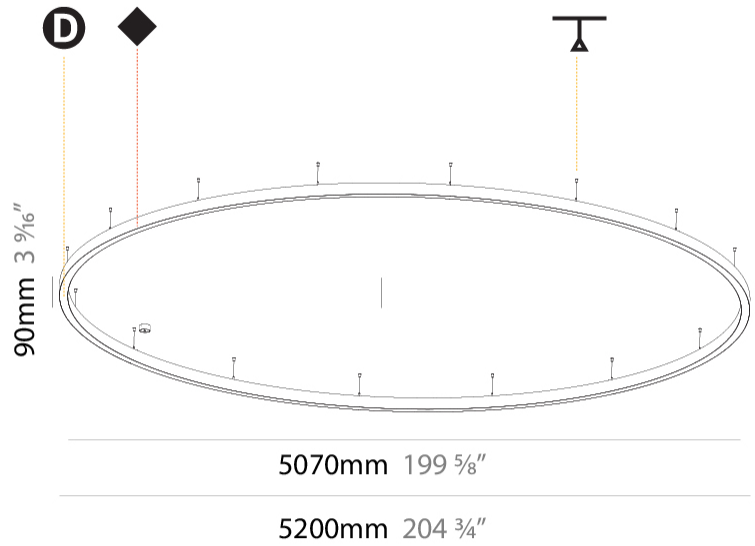

GENERAL

Series: Glorious
Subseries: Glorious Slim
Brand: Prolicht
Division: Architectural
Mounting Type: Suspension
Mounting Location: Ceiling
Subcategory: Ambient

PHYSICAL

Shape: Round
Diameter (mm): 5200
Diameter (in): 204 ³/₄
Height (mm): 90
Height (in): 3 ⁹/₁₆
Max. Overall Height (mm): 2090
Max. Overall Height (in): 82 ⁵/₁₆
Light Distribution: Direct
Weight (kg): 47.232
Weight (lbs): 104.15
Diffuser: [PMMA - Opal or Micro-Prism](#)
Fixture Finish: [SSR / BKV / CWI / CRY / HAB / UFT / ITA / RUA / FTG / MYG / LOD / PUS / FRO / FUP / KIA / POP / BLS / SPG / MEY / GOH / GUM / CHC / COM / ABZ / JAG / OBR / MOS / ROR](#)
Fixture Material: Aluminum
Cable Details: 2000mm or 6000mm Transparent Cable

ELECTRICAL

Lamp Type: LED (Zhaga Standard)
Input Wattage (W): 403.2
Total Output Wattage (W): 336
Dimming: [Tri-Mode (Non-Dimming and Phase Dimming (120Vac only) and 0-10V Dimming)](#)
Driver Included: Yes
Driver Location: Integrated
Driver Type: Constant Current - Universal
Driver Class: Class 2
Input Voltage (V): 120 - 277
Constant Current (MA): 350

LED

[Color Temperature (°K): 3000 / 3500 / 4000](#)
Max. Delivered Lumen (lm): 47520 / 48510 / 49500
CRI: >80 CRI
Efficiency (%): 88
Lamp Life (hrs): 50000

OPTICAL

RATINGS AND CERTIFICATIONS

Certified By: Certified for North American Standards
IP rating: IP20