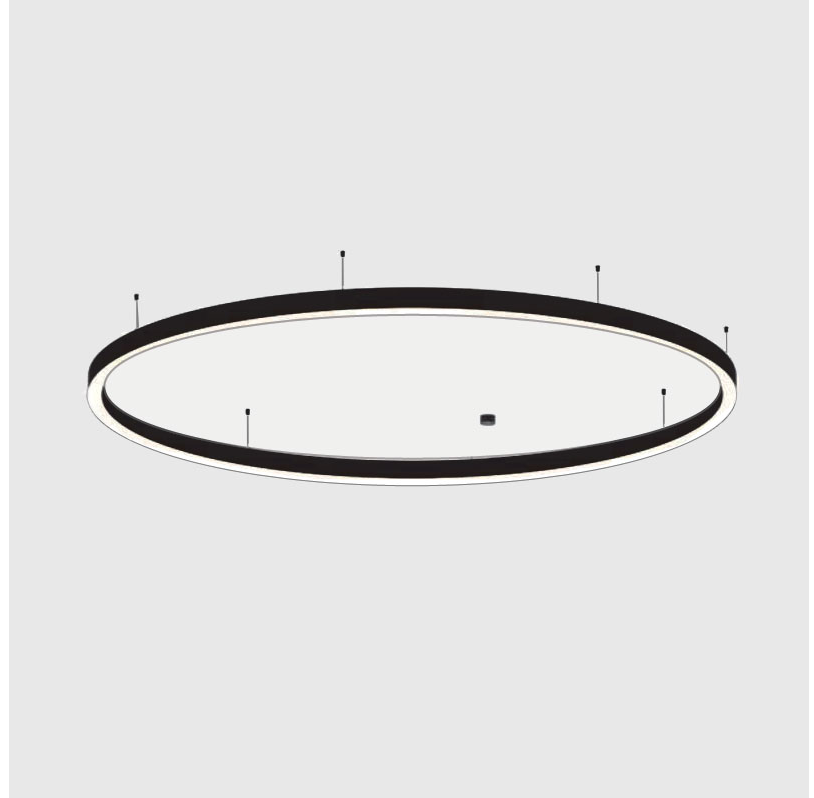

GENERAL

Series: Glorious
Subseries: Glorious Slim
Brand: Prolicht
Division: Architectural
Mounting Type: Suspension
Mounting Location: Ceiling
Subcategory: Ambient

PHYSICAL

Shape: Round
Diameter (mm): 5200
Diameter (in): 204 ³/₄
Height (mm): 90
Height (in): 3 ⁹/₁₆
Max. Overall Height (mm): 2090
Max. Overall Height (in): 82 ⁵/₁₆
Light Distribution: Direct
Weight (kg): 47.232
Weight (lbs): 104.15
Diffuser: [PMMA - Opal or Micro-Prism](#)
Fixture Finish: [SSR / BKV / CWI / CRY / HAB / UFT / ITA / RUA / FTG / MYG / LOD / PUS / FRO / FUP / KIA / POP / BLS / SPG / MEY / GOH / GUM / CHC / COM / ABZ / JAG / OBR / MOS / ROR](#)
Fixture Material: Aluminum
Cable Details: 2000mm or 6000mm Transparent Cable

ELECTRICAL

Lamp Type: LED (Zhaga Standard)
Input Wattage (W): 403.2
Total Output Wattage (W): 336
Dimming: [Tri-Mode (Non-Dimming and Phase Dimming (120Vac only) and 0-10V Dimming)](#)
Driver Included: Yes
Driver Location: Integrated
Driver Type: Constant Current - Universal
Driver Class: Class 2
Input Voltage (V): 120 - 277
Constant Current (MA): 350

LED

[Color Temperature (°K): 3000 / 3500 / 4000](#)
Max. Delivered Lumen (lm): 47520 / 48510 / 49500
CRI: >80 CRI
Efficiency (%): 88
Lamp Life (hrs): 50000

OPTICAL

RATINGS AND CERTIFICATIONS

Certified By: Certified for North American Standards
IP rating: IP20